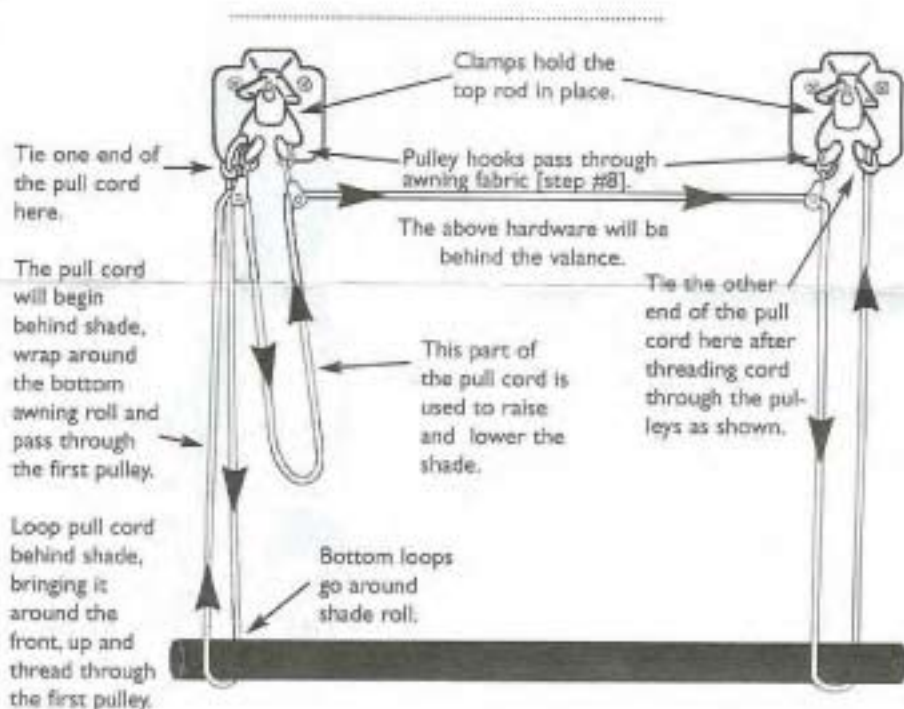

Instructions

1. Identify all parts from parts list
2. Determine shade location.
3. Measure and mark wall 6 inches from both sides of the shade.
4. Install clamps at both marks ensuring that clamps are level.
5. Place 1 pulley on both hooks on left clamp and 1 pulley on right hook of right clamp for left sided cord placement. (For right side cord placement reverse pulley placement)
6. Tie one end of cord to Left hook on left clamp
7. Attached opened shade to clamps and tighten wing nuts.
8. Pull pulleys thru opening in fabric. (You may have to loosen wing nut to pull pulley thru fabric opening)
9. Loop cord thru pulleys and shades per illustration.

10. Attached cleat to wall in convenient location at least 24' above bottom of opened shade.

FOR WINDOW SHADES ONLY

11. make mark at each clip opening while shade is open fully.
12. install all turn buttons insuring that they line up with openings.

Tools Required

Phillips head screw driver
Measuring tape
Marker
Level

Parts list

SHADE SIZE W X L	CLAMPS	PULLEYS	CLEAT	SCREW COLORED #10 X 1 1/2	COLORED CORD (FT)	WIND CLIPS				
						TURN BUTTON BRASS	WASHER BRASS	EYELET BRASS	SCREWS FOR CLIPS	
WINDOW SHADES										
48 X 48	2	3	1	6	28	6	6	6	12	
48 X 60	2	3	1	6	34	8	8	8	16	
60 X 48	2	3	1	6	29	6	6	6	12	
60 X 60	2	3	1	6	35	8	8	8	16	
72 X 48	3	3	1	8	30	6	6	6	12	
72 X 60	3	3	1	8	36	8	8	8	16	
ALL PURPOSE SHADES										
8 X 72	2	3	1	6	40					
72 X 72	3	3	1	8	42					
96 X 72	4	3	1	10	44					

4646 S. Ash, Ste 104, Tempe, AZ 85282 800 950 7885

© 2003 Sunsational Products, Inc.

www.sunsationalshades.com